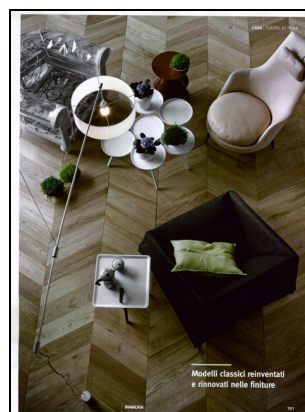

Brava Casa (I)